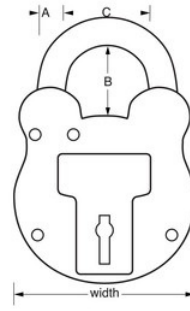

Model No. 2750EURD

50mm wide zinc plated steel body padlock

Best Used For:

Residential Gates & Fences

Sheds, Workshops & Garages

Tool Trunks & Tool Boxes

Security Level:

Basic to medium security:

Generally recommended for indoor general purpose

Overview & Features

Product Features

- 50mm wide zinc plated steel body padlock for durability
- Hardened steel shackle for extra cut resistance
- Limited Lifetime Warranty

Product Details

The Master Lock No. 2750EURD Padlock features a 50mm wide zinc plated steel body for durability. The 8mm diameter shackle is 19mm long and made of hardened steel, offering extra resistance to cutting and sawing. The Limited Lifetime Warranty provides peace of mind from a brand you can trust.

Product Specifications

Product Number	2750EURD
Body Width	50mm
Shackle Dimensions	A: 8mm B: 23mm C: 19mm
Description	Keyed Different, Retail Carded Packaging
Shelf Pack Qty	4
Master Carton Qty	24

Master Lock Europe S.A.S.