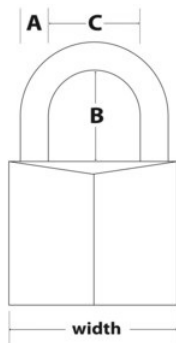

Product Details

The Master Lock No. 3430EURDGUITAR Solid Body Padlock features a 30mm wide metal body for durability. The 5mm diameter shackle is 18mm long and made of hardened steel, offering extra resistance to cutting and sawing. The 4-pin cylinder prevents picking and the dual locking levers provide resistance against prying and hammering. The guitar pattern simplifies locker identification. The Limited Lifetime Warranty provides peace of mind from a brand you can trust.

Product Specifications

Product Number	3430EURDGUITAR
Body Width	30mm
Shackle Dimensions	A: 5mm B: 18mm C: 17mm
Colour	Guitar Printed Pattern
Description	Keyed Different, Retail Carded Packaging
Shelf Pack Qty	4
Master Carton Qty	24