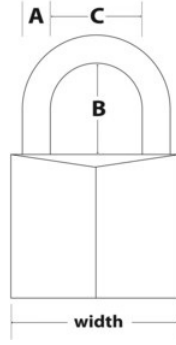

Product Details

The Master Lock No. 3430EURDKISS Solid Body Padlock features a 30mm wide metal body for durability. The 5mm diameter shackle is 18mm long and made of hardened steel, offering extra resistance to cutting and sawing. The 4-pin cylinder prevents picking and the dual locking levers provide resistance against prying and hammering. The kiss pattern simplifies locker identification. The Limited Lifetime Warranty provides peace of mind from a brand you can trust.

Product Specifications

Product Number	3430EURDLOV
Body Width	30mm
Shackle Dimensions	A: 5mm B: 18mm C: 17mm
Colour	Love Printed Pattern
Description	Keyed Different, Retail Carded Packaging
Shelf Pack Qty	4
Master Carton Qty	24