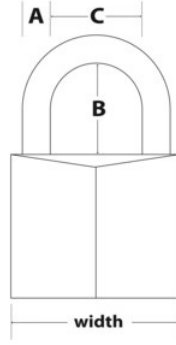

Product Details

The Master Lock No. 3430EURDSKULL Solid Body Padlock features a 30mm wide metal body for durability. The 5mm diameter shackle is 18mm long and made of hardened steel, offering extra resistance to cutting and sawing. The 4-pin cylinder prevents picking and the dual locking levers provide resistance against prying and hammering. The skull pattern simplifies locker identification. The Limited Lifetime Warranty provides peace of mind from a brand you can trust.

Product Specifications

Product Number	3430EURDSKULL
Body Width	30mm
Shackle Dimensions	A: 5mm B: 18mm C: 17mm
Colour	Skull Printed Pattern
Description	Keyed Different, Retail Carded Packaging
Shelf Pack Qty	4
Master Carton Qty	24