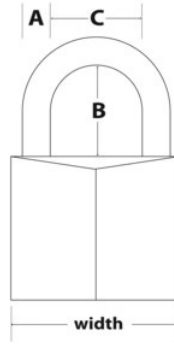

# Product Specifications

<b>Product Number</b>	3430EURDSPO
<b>Body Width</b>	30mm
<b>Shackle Dimensions</b>	A: 5mm B: 18mm C: 17mm
<b>Colour</b>	Sport Printed Patterns
<b>Description</b>	Keyed Different, Retail Carded Packaging
<b>Shelf Pack Qty</b>	6
<b>Master Carton Qty</b>	24