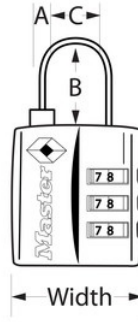

### Product Details

The Master Lock No. 4680EURDBLK Set-Your-Own Combination TSA-Accepted Luggage Padlock features a 30mm wide metal body for durability. 3mm diameter shackle is 19mm long and made of steel, offering more strength. Transportation Security Administration (TSA) screeners can open, inspect and relock bags locked with a TSA-Accepted lock. Lock your checked baggage with the lock TSA screeners won't cut! The Limited Lifetime Warranty provides peace of mind from a brand you can trust.

# Product Specifications

<b>Product Number</b>	4680EURDBLK
<b>Body Width</b>	30mm
<b>Shackle Dimensions</b>	A: 3mm B: 19mm C: 13mm
<b>Colour</b>	Black
<b>Description</b>	Retail Carded Packaging
<b>Shelf Pack Qty</b>	4
<b>Master Carton Qty</b>	24