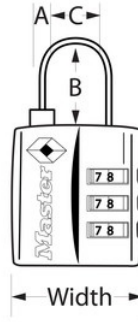

### Product Details

The Master Lock No. 4680EURDNKL Set-Your-Own Combination TSA-Accepted Luggage Padlock features a 30mm wide metal body for durability. 3mm diameter shackle is 19mm long and made of steel, offering more strength. Transportation Security Administration (TSA) screeners can open, inspect and relock bags locked with a TSA-Accepted lock. Lock your checked baggage with the lock TSA screeners won't cut! The Limited Lifetime Warranty provides peace of mind from a brand you can trust.

# Product Specifications

<b>Product Number</b>	4680EURDNKL
<b>Body Width</b>	30mm
<b>Shackle Dimensions</b>	A: 3mm B: 19mm C: 13mm
<b>Colour</b>	Nickel
<b>Description</b>	Retail Carded Packaging
<b>Shelf Pack Qty</b>	4
<b>Master Carton Qty</b>	24