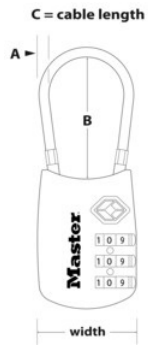

## Product Details

The Master Lock No. 4688EURD Set-Your-Own Combination TSA-Accepted Luggage Lock features a 30mm wide metal body for durability. 3mm diameter shackle is 40mm long and made of vinyl covered flexible braided steel, offering resistance to abuse from baggage handling equipment. Transportation Security Administration (TSA) screeners can open, inspect and relock bags locked with a TSA-Accepted lock. Lock your checked baggage with the lock TSA screeners won't cut! The Limited Lifetime Warranty provides peace of mind from a brand you can trust.

# Product Specifications

<b>Product Number</b>	4688EURD
<b>Body Width</b>	30mm
<b>Shackle Dimensions</b>	A: 3mm B: 40mm C: 15mm
<b>Colour</b>	Blue/Pink/Green/Silver
<b>Description</b>	Retail Carded Packaging
<b>Shelf Pack Qty</b>	4
<b>Master Carton Qty</b>	24