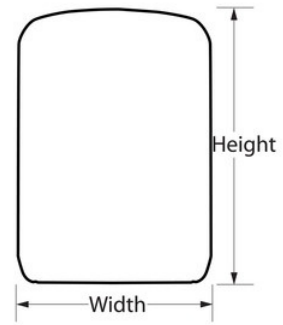

Model No. 5401EURDCRM

Medium key lock box Select Access® - wall mount

Best Used For:

Share Keys and Access Cards

Overview & Features

Product Features

- Medium key storage compartment holds multiple house keys
- Set-your-own combination convenience for optimal security
- Wall mount design for permanent installation (Mounting Kit included)
- Shutter door gives better weather resistance and offers greater discretion
- For added security, consider installing Select Access® in a discrete location

Product Details

The Master Lock No. 5401EURDCRM Select Access® Key Lock Box features a 83mm wide metal body for durability and accepts multiple house keys. Stop hiding your keys under the doormat or under a flower pot : Select Access® is the perfect solution to share access to your keys. The wall mount design offers permanent installation. Set-Your-Own 4-digit combination for keyless convenience and increased security. The shutter door protects combination dials from weather, dirt and grime. The Limited Lifetime Warranty provides peace of mind from a brand you can trust.

Product Specifications

Product Number	5401EURDCRM
Body Width	85mm
Exterior dimensions (H x W x D)	11,9cm x 8,5cm x 3,6cm
Interior dimensions (H x W x D)	9,2cm x 6,4cm x 3cm
Colour	Cream
Description	Retail Carded Packaging
Master Carton Qty	4