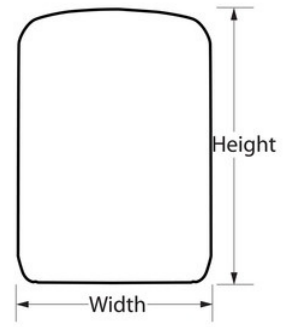

Product Details

The Master Lock No. 5403EURD Select Access® Key Lock Box features a 106mm wide metal body for durability and accepts multiple house, car keys and access cards. Stop hiding your keys under the doormat or under a flower pot : Select Access® is the perfect solution to share access to your keys. The wall mount design offers permanent installation. Set-Your-Own 4-digit combination for keyless convenience and increased security. The shutter door protects combination dials from weather, dirt and grime. The Limited Lifetime Warranty provides peace of mind from a brand you can trust.

Product Specifications

Product Number	5403EURD
Body Width	106mm
Exterior dimensions (H x W x D)	14,6cm x 10,6cm x 5,3cm
Interior dimensions (H x W x D)	11,5cm x 7,7cm x 4cm
Colour	Grey
Description	Retail Carded Packaging
Master Carton Qty	4