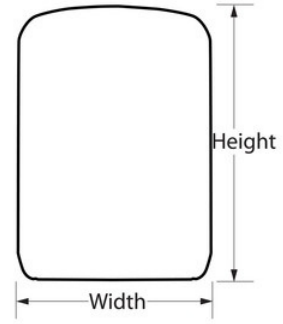

Certifications

Product Details

The Master Lock No. 5415EURD Reinforced Security Select Access® Key Lock Box features a 105mm wide metal body for durability and accepts multiple house keys and access cards. Stop hiding your keys under the doormat or under a flower pot : Select Access® is the perfect solution to share access to your keys. The wall mount design offers permanent installation. Set-Your-Own 4-digit combination for keyless convenience and increased security. The protective cover protects combination dials from weather, dirt and grime. The Limited Lifetime Warranty provides peace of mind from a brand you can trust.

Product Specifications

Product Number	5415EURD
Body Width	105mm
Exterior dimensions (H x W x D)	13,2cm x 10,5cm x 4,3cm
Interior dimensions (H x W x D)	11,3cm x 6,4cm x 3,1cm
Colour	Grey
Description	Retail Carded Packaging
Master Carton Qty	4