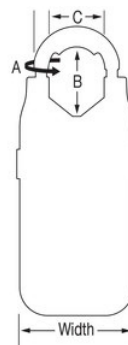

Model No. 5420EURD

Universal Key Lock Box Select Access® - Adjustable Shackle

Best Used For:

Share Keys and Access Cards

Door Handles

Overview & Features

Product Features

- **Product will not be available until April 2020 and will be available in UK, FR and NL only.**
- Adjustable shackle fits securely on most door hardware styles
- Portable lock box provides secure storage of keys or access cards
- 72mm Wide durable metal construction
- Large Open Lever for more comfortable use
- Durable weather cover prevents freezing and jamming
- Vinyl coated shackle and molded bumper prevents scratches to your door
- Internal Dimensions: 8,8 x 5,7 x 3,2 cm

Product Details

The Master Lock 5420EURD Portable Universal Key Lock Box Select Access® features a 72mm wide metal body for durability. Controlling access to your home, building sites or managing access to multiple properties has never been more convenient. The Universal Select Access® 5420EURD from Master Lock® is the only integrated lock box product on the market that features an adjustable shackle for secure use on almost any type of door hardware. Perfect for portable security or if temporary access is needed across multiple properties, this key lock box is easy to set up and remove from a wide range of handles. The portable design offers a temporary quick and easy solution. The Limited Lifetime Warranty provides peace of mind from a brand you can trust.

Product Specifications

Product Number	5420EURD
Body Width	72mm
Shackle Dimensions	A: 9mm B: 19mm to 44mm C: 36mm
Exterior dimensions (H x W x D)	17,5cm x 7,2cm x 4,2cm
Interior dimensions (H x W x D)	8,8cm x 5,7cm x 2,5cm
Colour	Grey
Description	Retail Carded Packaging
Master Carton Qty	4