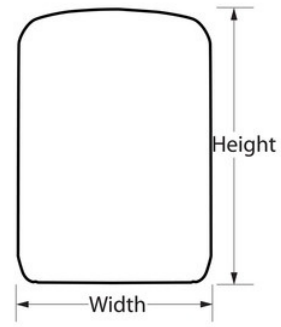

Product Specifications

Product Number	5426EURD
Body Width	103mm
Exterior dimensions (H x W x D)	17,3cm x 10,3cm x 7,5cm
Interior dimensions (H x W x D)	13cm x 6,6cm x 2,2cm
Weight W/o Packaging	2,8kg
Colour	Grey
Description	Retail Carded Packaging
Master Carton Qty	2