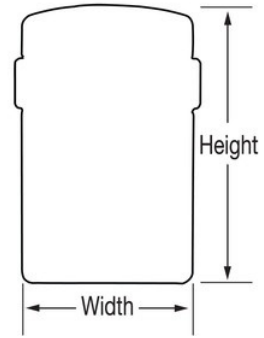

# Product Specifications

<b>Product Number</b>	5441EURD
<b>Body Width</b>	83mm
<b>Exterior dimensions (H x W x D)</b>	12,7cm x 8,3cm x 5,9cm
<b>Interior dimensions (H x W x D)</b>	9,4cm x 6,2cm x 2,5cm
<b>Colour</b>	Grey
<b>Batteries</b>	Requires 1 CR123A (preinstalled)
<b>Description</b>	Retail Carded Packaging
<b>Master Carton Qty</b>	2