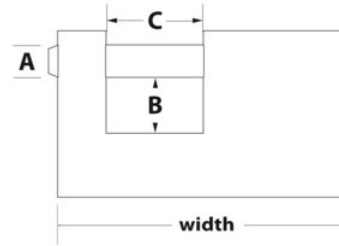

Product Details

The Master Lock No. 608EURD Solid Brass Padlock features a 85mm wide and 18mm thick solid brass lock body that is strong, durable and resists corrosion. The 12mm diameter shackle is 16mm long and made of hardened steel, offering extra resistance to cutting and sawing. The 5-pin cylinder prevents picking and the dual locking levers provide resistance against prying and hammering. The Limited Lifetime Warranty provides peace of mind from a brand you can trust.

Product Specifications

Product Number	608EURD
Body Width	85mm
Shackle Dimensions	A: 12mm B: 16mm C: 29mm
Description	Keyed Different, Retail Carded Packaging
Shelf Pack Qty	6
Master Carton Qty	24

Master Lock Europe S.A.S.