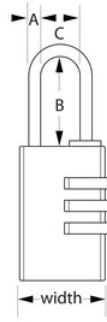

Model No. 620EURD

20mm wide aluminium body with brass finish set-your-own combination padlock

Best Used For:

Backpacks, Duffel Bags & Sports Bags

Briefcases & Computer Bags

Luggage & Travel

Security Level:

Basic security:

Recommended for luggage protection

Overview & Features

Product Features

- 20mm wide aluminium body with brass finish
- 3mm diameter brass plated steel shackle fits most luggage zips
- 3-digit set-your-own combination convenience
- Brass dialing wheels
- Limited Lifetime Warranty

Product Details

The Master Lock No. 620EURD Set-Your-Own Combination Padlock features a 20mm wide aluminium body with brass finish. The 3mm diameter shackle is 22mm long and made of brass plated steel, offering more strength. The 3 dial combination security offers keyless convenience. The Limited Lifetime Warranty provides peace of mind from a brand you can trust.

Product Specifications

Product Number	620EURD
Body Width	30mm
Shackle Dimensions	A: 3mm B: 22mm C: 9mm
Description	Retail Carded Packaging
Shelf Pack Qty	6
Master Carton Qty	24

Master Lock Europe S.A.S.