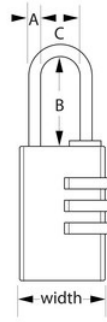

Model No. 630EURD

30mm wide set-your-own combination padlock; brass finish

Best Used For:

Backpacks, Duffel
Bags & Sports Bags

Luggage & Travel

Security Level:

Basic to medium
security:

Generally recommended for
indoor general purpose

Overview & Features

Product Features

- 30mm wide solid aluminum body for durability
- Nickel plated steel shackle for cut resistance
- 3-digit set-your-own combination for keyless convenience
- Limited Lifetime Warranty

Product Details

The Master Lock No. 630EURD Set-Your-Own Combination Padlock features a 30mm wide solid aluminum body for durability with a brass finish. The 5mm diameter shackle is 24mm long and made of brass-plated steel, offering resistance to cutting and sawing. The 3 dial combination security offers keyless convenience. The Limited Lifetime Warranty provides peace of mind from a brand you can trust.

Product Specifications

Product Number	630EURD
Body Width	30mm
Shackle Dimensions	A: 5mm B: 24mm C: 14mm
Description	Retail Carded Packaging
Shelf Pack Qty	6
Master Carton Qty	24

Master Lock Europe S.A.S.