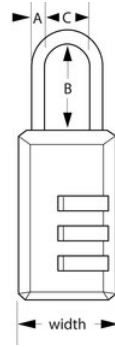

Generally recommended for indoor general purpose

Overview & Features

Product Features

- 30mm wide metal body for durability
- Nickel plated steel shackle for cut resistance
- 3-digit set-your-own combination for keyless convenience
- Limited Lifetime Warranty

Product Details

The Master Lock No. 647EURD Set-Your-Own Combination Padlock features a 30mm wide zinc body for durability. The 5mm diameter shackle is 24mm long and made of nickel-plated steel, offering resistance to cutting and sawing. The 3 dial combination security offers keyless convenience. The Limited Lifetime Warranty provides peace of mind from a brand you can trust.

Product Specifications

Product Number	647EURD
Body Width	30mm
Shackle Dimensions	A: 5mm B: 24mm C: 14mm
Colour	Black
Description	Retail Carded Packaging
Shelf Pack Qty	6
Master Carton Qty	36

Master Lock Europe S.A.S.