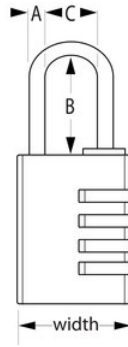

Model No. 7640EURD

40mm wide set-your-own combination aluminum body padlock

Best Used For:

Basement Storage Units

School, Employee, & Athletic Lockers

Tool Chests & Tool Boxes

Security Level:

Basic to medium security:

Generally recommended for indoor general purpose

Overview & Features

Product Features

- 40mm wide solid aluminum body for durability
- Chrome plated steel shackle for cut resistance
- 4-digit set-your-own combination convenience allows for thousands of possible combinations
- Limited Lifetime Warranty

Product Details

The Master Lock No. 7640EURD Set-Your-Own Combination Padlock features a 40mm wide aluminum body for durability. The 6mm diameter shackle is 26mm long and made of chrome-plated steel, offering resistance to cutting and sawing. The 4 dial combination security offers keyless convenience. The Limited Lifetime Warranty provides peace of mind from a brand you can trust.

Product Specifications

Product Number	7640EURD
Body Width	40mm
Shackle Dimensions	A: 6mm B: 27mm C: 22mm
Description	Retail Carded Packaging
Shelf Pack Qty	4
Master Carton Qty	24

Master Lock Europe S.A.S.