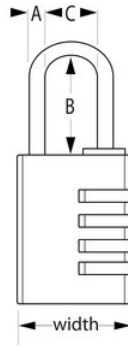

Model No. 7640EURDBLK

40mm set-your-own combination padlock;
black

Best Used For:

Basement Storage
Units

School, Employee, &
Athletic Lockers

Tool Chests & Tool
Boxes

Security Level:

Basic to medium
security:

Generally recommended for
indoor general purpose

Overview & Features

Product Features

- 40mm wide solid aluminum body for durability
- Chrome plated steel shackle for cut resistance
- 3-digit set-your-own combination security for keyless convenience
- Limited Lifetime Warranty

Product Details

The Master Lock No. 7640EURDBLK Set-Your-Own Combination Padlock features a 40mm wide solid aluminum body for durability with a black lacquer painted finish. The 6mm diameter shackle is 26mm long and made of chrome-plated steel, offering resistance to cutting and sawing. The 4 dial combination security offers keyless convenience. The Limited Lifetime Warranty provides peace of mind from a brand you can trust.

Product Specifications

Product Number	7640EURDBLK
Body Width	40mm
Shackle Dimensions	A: 6mm B: 27mm C: 22mm
Colour	Black
Description	Retail Carded Packaging
Shelf Pack Qty	4
Master Carton Qty	24

Master Lock Europe S.A.S.