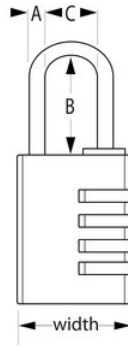

Model No. 7640EURDBLKLH

40mm set-your-own combination padlock with 51mm long shackle; black

Best Used For:

Basement Storage Units

School, Employee, & Athletic Lockers

Tool Chests & Tool Boxes

Security Level:

Basic to medium security:

Generally recommended for indoor general purpose

Overview & Features

Product Features

- 40mm wide solid aluminum body for durability
- Chrome plated steel shackle for cut resistance
- Maximum shackle length for more uses
- 4-digit set-your-own combination security for keyless convenience
- Limited Lifetime Warranty

Product Details

The Master Lock No. 7640EURDBLKLH Set-Your-Own Combination Padlock features a 40mm wide solid aluminum body for durability with a black lacquer painted finish. The 6mm diameter shackle is 51mm long and made of chrome-plated steel, offering resistance to cutting and sawing. The 4 dial combination security offers keyless convenience. The Limited Lifetime Warranty provides peace of mind from a brand you can trust.

Product Specifications

Product Number	7640EURDBLKLH
Body Width	40mm
Shackle Dimensions	A: 6mm B: 51mm C: 22mm
Colour	Black
Description	Retail Carded Packaging
Shelf Pack Qty	4
Master Carton Qty	24

Master Lock Europe S.A.S.