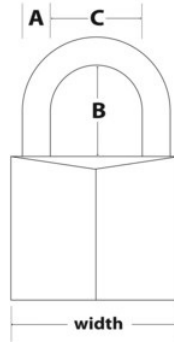

Security Level:

Basic to medium security:

Generally recommended for indoor general purpose

Overview & Features

Product Features

- Set of right-angle padlock eyes and a keyed padlock
- 2 right-angle steel padlock eyes for added strength
- Accepts shackle diameter up to 13mm
- 40mm wide solid aluminium body padlock for strength and durability
- 6mm diameter hardened steel shackle for strong bolt-cutter resistance
- 4-pin cylinder for strong pick resistance
- Mounting hardware included for easy installation

Product Specifications

Product Number	914060REURD
Shackle Dimensions	A: 6mm B: 21mm C: 21mm
Description	Keyed Different, Retail Carded Packaging
Shelf Pack Qty	4
Master Carton Qty	24

Master Lock Europe S.A.S.