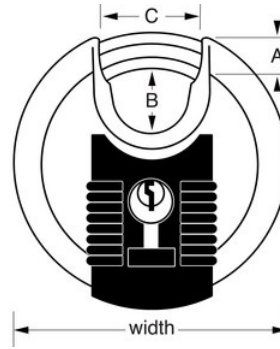

Medium to high security:

Recommended for outdoor general purpose (except for electronic padlocks 1500eURDBLK and 4400EURD)

Overview & Features

Product Features

- Tough-Cut™ octagonal boron-carbide shackle is 50% harder than hardened steel
- 70mm wide stainless steel body construction for maximum weather resistance
- Fully shrouded design minimizes shackle exposure and protects against bolt cutter attacks
- Reinforced body bumper for scratch resistance
- 4-pin cylinder for increased pick resistance
- Covered keyway for maximum weather protection
- Key retaining feature ensures padlock is not left unlocked
- Limited Lifetime Warranty

Product Details

The Master Lock Excell® No. M40EURD Discus Padlock features a 70mm wide stainless steel body for maximum strength, reliability and corrosion resistance. The fully shrouded design minimizes shackle exposure and protects against bolt cutter attacks. The 10mm diameter octagonal shackle is 16mm long and made of Tough-Cut™ boron-carbide, 50% harder than hardened steel, offering maximum resistance to cutting and sawing. The 4-pin cylinder prevents picking and the dual locking ball bearings provide maximum resistance against prying and hammering. The covered keyway offers maximum weather protection, and reinforced body bumper protects against scratches. The Limited Lifetime Warranty provides peace of mind from a brand you can trust.

Product Specifications

Product Number	M40EURD
Body Width	70mm
Shackle Dimensions	A: 10mm B: 16mm C: 21mm
Colour	Black/Silver
Description	Keyed Different, Retail Carded Packaging
Shelf Pack Qty	6
Master Carton Qty	24